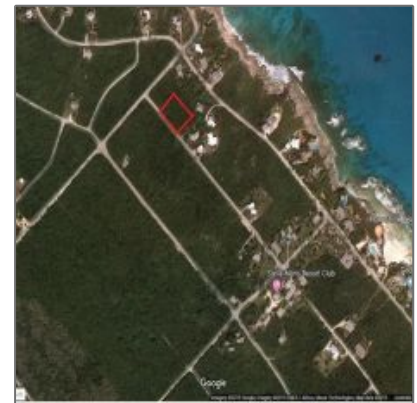

Lots/acreage

- STELLA MARIS

Basic Details

Island: **Long Island**

Property Type: **Lots/acreage**

Listing Type: **For Sale**

MLS or Listing Number: **39195**

Price: **\$130,000**

Lot Size: **34,119 Sqft**

Address Map

Country: **BS**

Street: **STELLA MARIS**

Longitude: **W76° 44' 3.4"**

Latitude: **N23° 35' 32"**

Agent Info

Lana Munnings-Basalyga